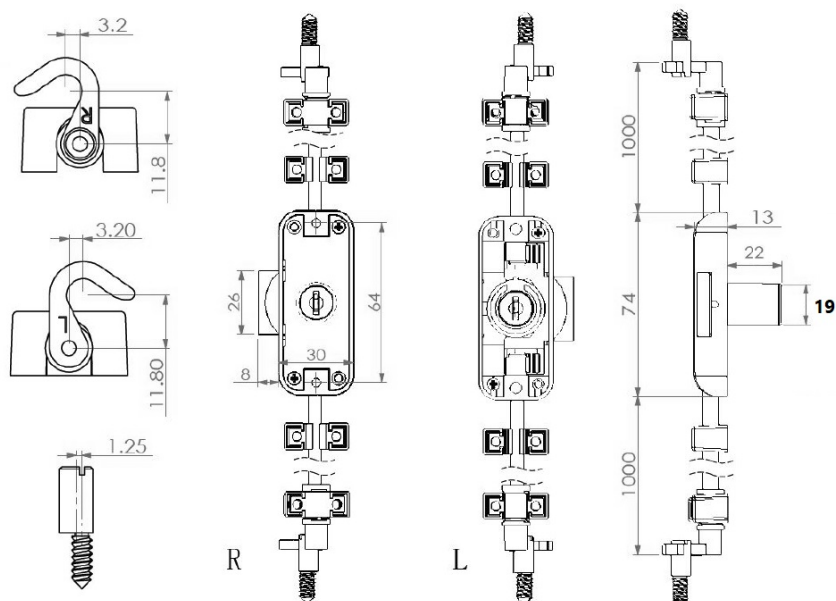

# PRODUCT SHEET

**Description:**

Rotary Bar Lock 922,  $\varnothing 19 \times 22 \text{mm}$ , RH, BLK, CK SISO, No Bars, but W/Nickel Pl. Accessories, 3-Way, 15mm Backset

**Item number:**

14.05.286-0

Units	Box	Carton	HS Code	Barcode
Pcs.	8	80	8301300000	
				5704866043236